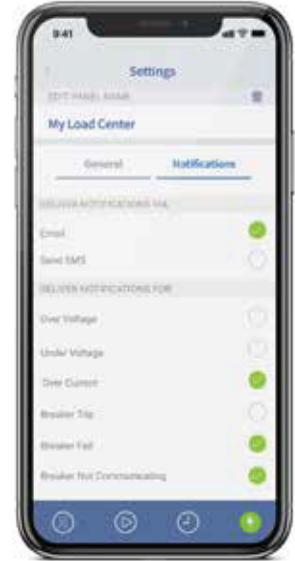

## What's a Smart Home Without a Smart Circuit Breaker?

Your customers are seeking out new and innovative smart-home products. You can upgrade the entire panel or just one circuit at a time by installing smart circuit breakers. Using the intuitive My Leviton app, your homeowner customer can enjoy easy access to essential elements of their load center's data, right from their smartphone.

### Energy Use

- View real-time energy consumption or trends by day, week, month, and year
- Helps your customer calculate their approximate total energy cost per month

### Control

- Allows for remote turn OFF of any smart circuit breaker
- View system status in real time and detect if critical loads need to be addressed