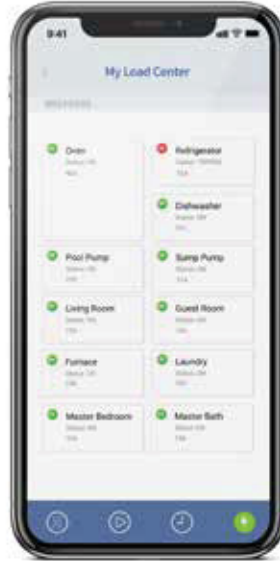

Control

- Allows for remote turn OFF of any smart circuit breaker
- View system status in real time and detect if critical loads need to be addressed